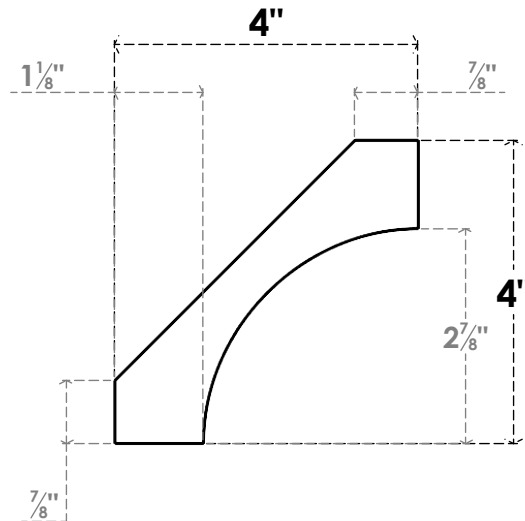

ITEM NUMBER: BRCPC060X04000X04000WTL

6"W X 4"D X 4"H WESTLAKE ARCHITECTURAL GRADE PVC CLOSED KNEE BRACE

SIDE PROFILE

FRONT PROFILE

ISOMETRIC

EKENA MILLWORK
2300 WEST MAIN ST.
CLARKSVILLE, TX 75426
TOLL FREE: 866-607-0453
WWW.EKENAMILLWORK.COM