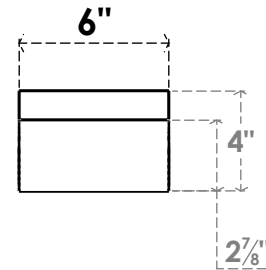

ITEM NUMBER: BRCPC060X04000X04000WTL

6"W X 4"D X 4"H WESTLAKE ARCHITECTURAL GRADE PVC CLOSED KNEE BRACE

SIDE PROFILE

FRONT PROFILE

ISOMETRIC

EKENA MILLWORK
2300 WEST MAIN ST.
CLARKSVILLE, TX 75426
TOLL FREE: 866-607-0453
WWW.EKENAMILLWORK.COM