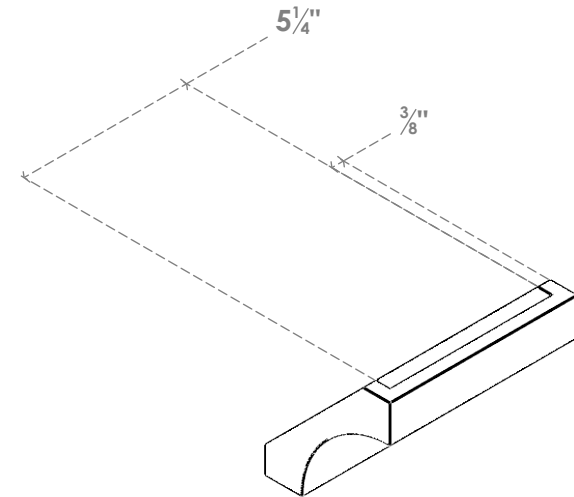

ITEM NUMBER: BRCPC060X04000X04000WTL

6"W X 4"D X 4"H WESTLAKE ARCHITECTURAL GRADE PVC CLOSED KNEE BRACE

SIDE PROFILE

FRONT PROFILE

ISOMETRIC

EKENA MILLWORK
2300 WEST MAIN ST.
CLARKSVILLE, TX 75426
TOLL FREE: 866-607-0453
WWW.EKENAMILLWORK.COM